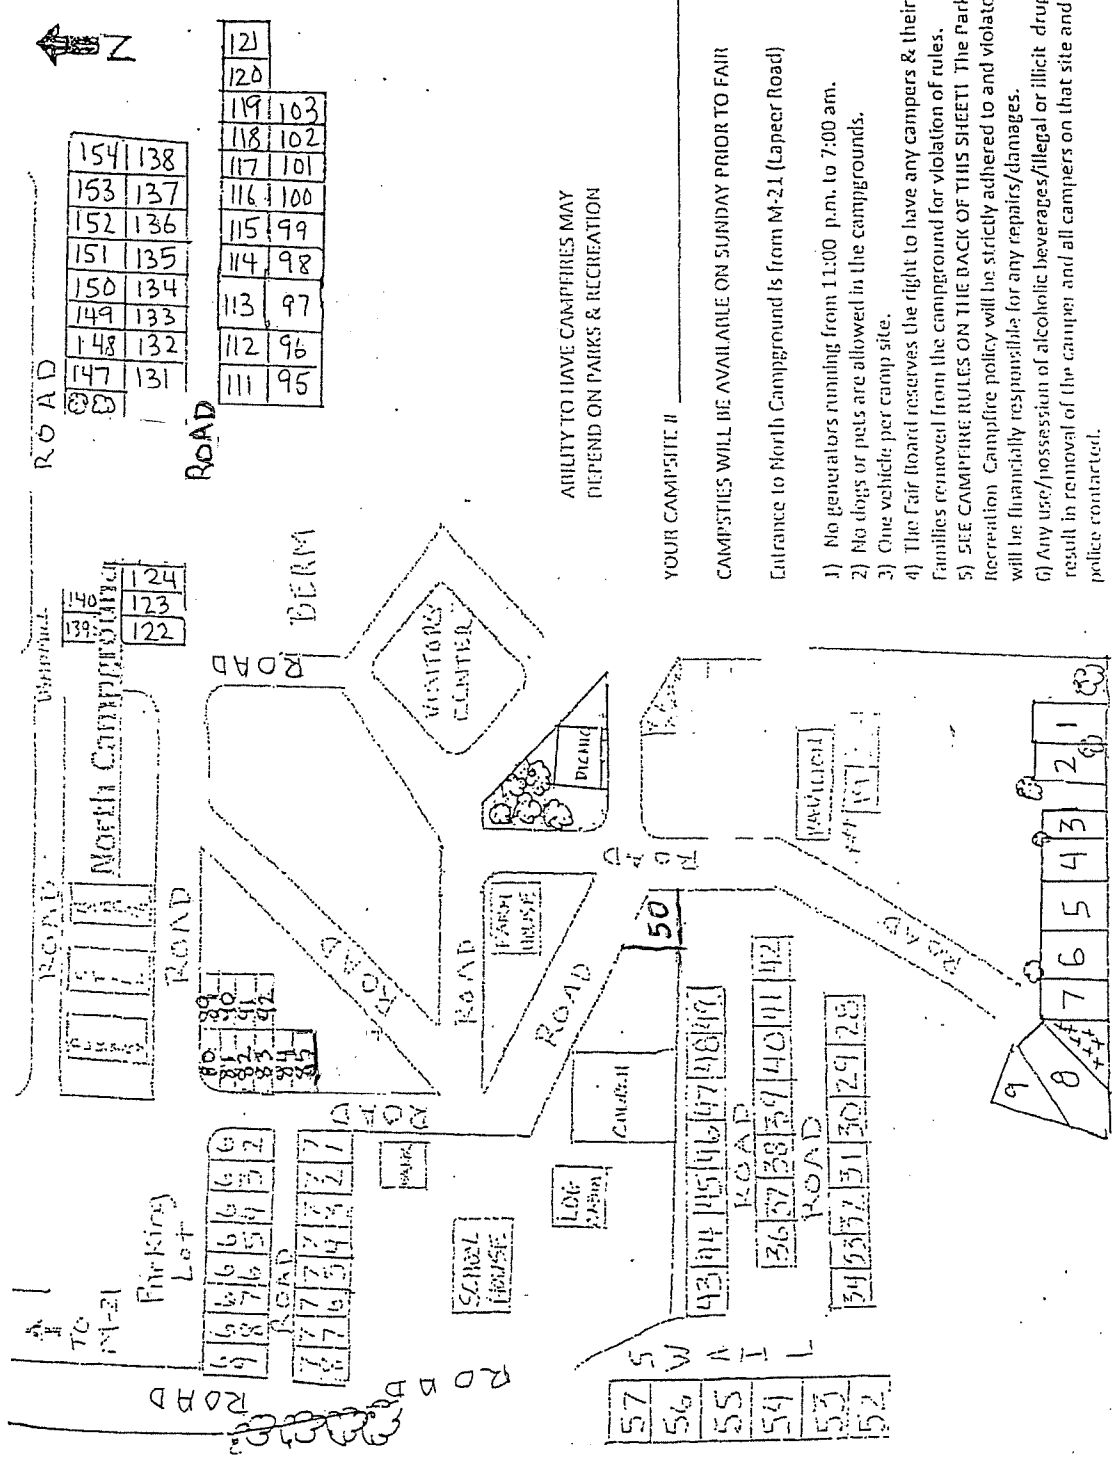

South Campgrounds

COUNTY PARK DRIVE

ABILITY TO HAVE CAMPFIRES MAY DEPEND ON PARKS & RECREATION

YOUR CAMPSITE #

CAMPSITES WILL BE AVAILABLE ON SUNDAY PRIOR TO FAIR

Entrance to South Campground is from M-21 to Castor Road

WALKING TO FAIRGROUNDS

154	138
153	137
152	136
151	135
150	134
149	133
148	132
147	131
111	95
112	96
113	97
114	98
115	99
116	100
117	101
118	102
119	103
120	
121	

124
123
122

89
88
87
86
85
84
83
82
81
80