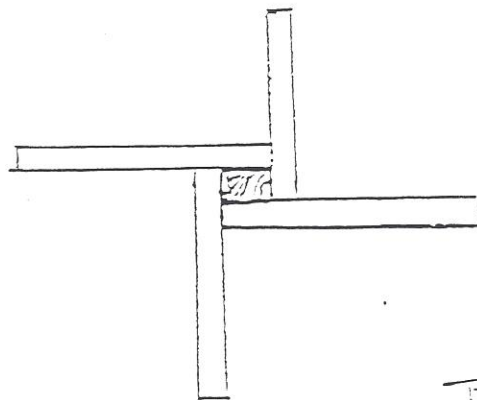

SCARECROW STAND

between 4' or 5' tall

Looking from front

← ARMS - CAN BE PLACED ANYWHERE

← BASE

between 2' or 3'

Made with 2x4's

Base - looking down from top