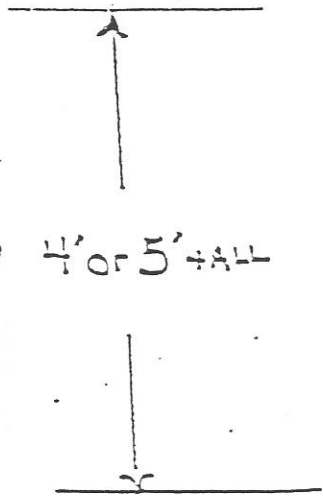

SCARECROW STAND

between 4' or 5' tall

Looking from front

← ARMS - CAN BE PLACED ANYWHERE

← BASE

between 2' or 3'

Made with 2x4's

Base - looking down from top