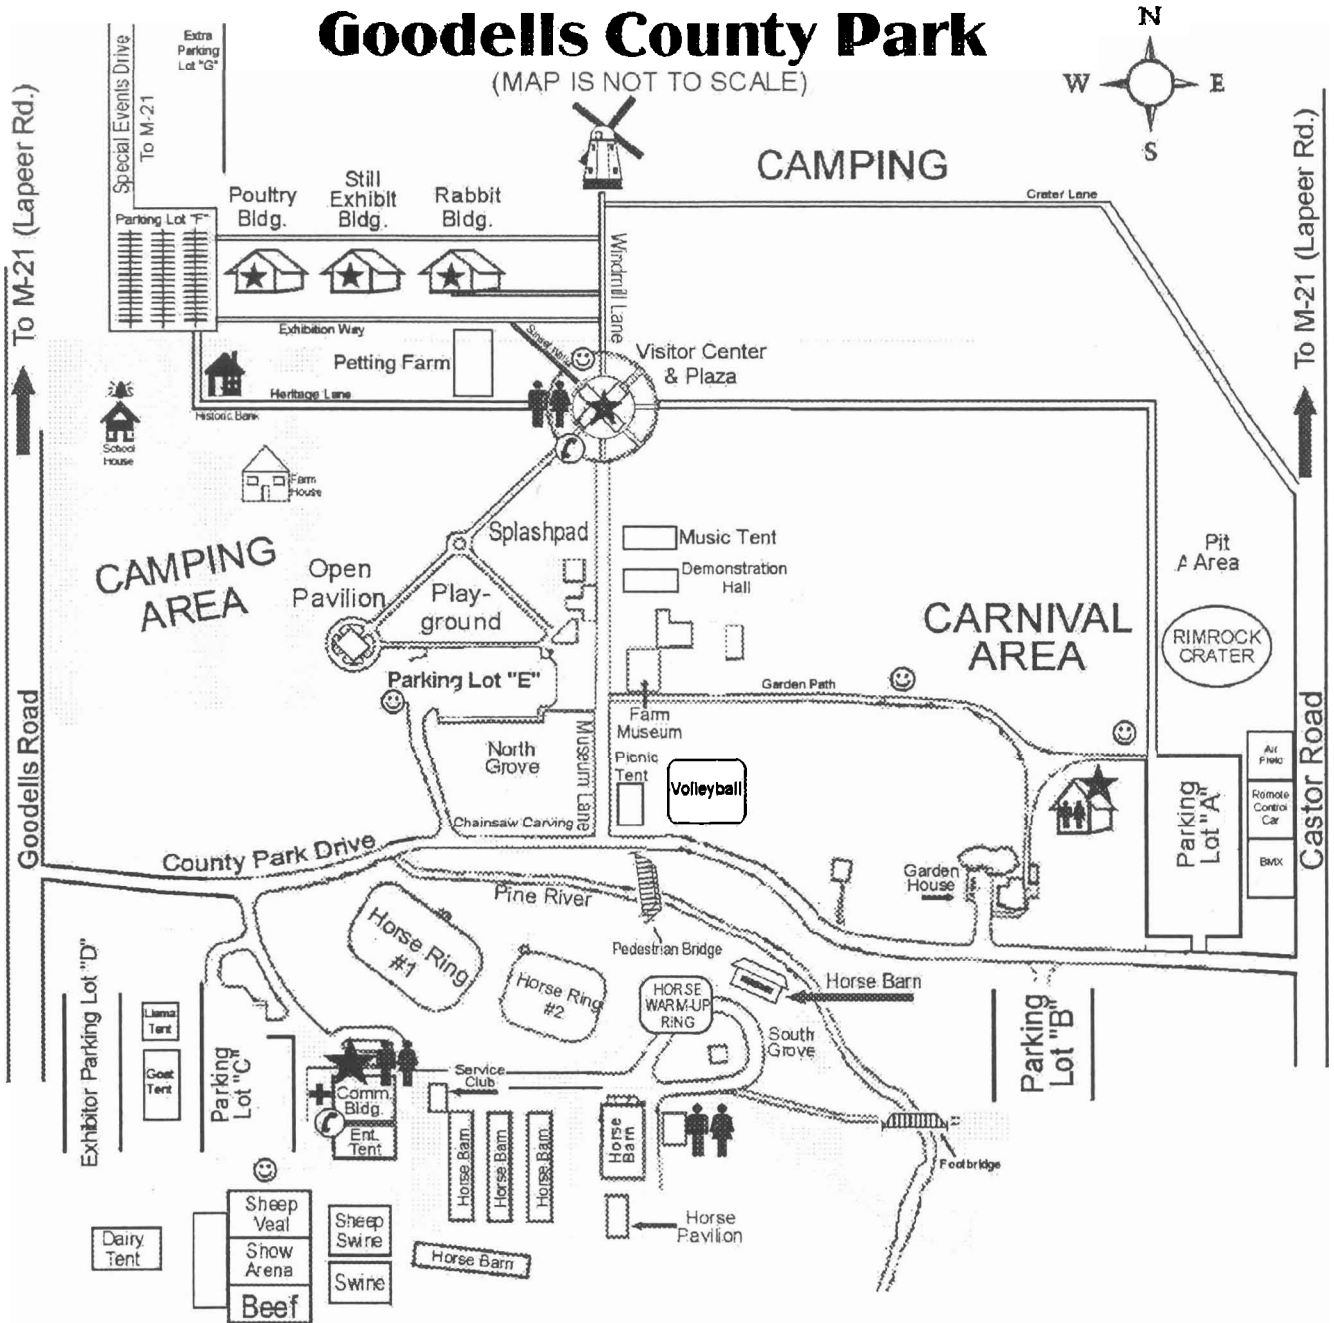

Goodells County Park

(MAP IS NOT TO SCALE)

Visitors use Castor Road entrance to Parking Lot "A"
Exhibitors use Goodells Road entrance to Parking Lot "D"
Campers use Service Drive (off M-21) entrance **ONLY!**
County Park Drive will be closed to through traffic.

★ Stars denote sheltered areas during inclement weather.

♿ Handicap parking is located in Parking Lot "E" & "C"

The Fair Office is located in the Community Bldg.

☺ Tram Stops 👤 Restrooms + First Aid Station ☎ Telephones